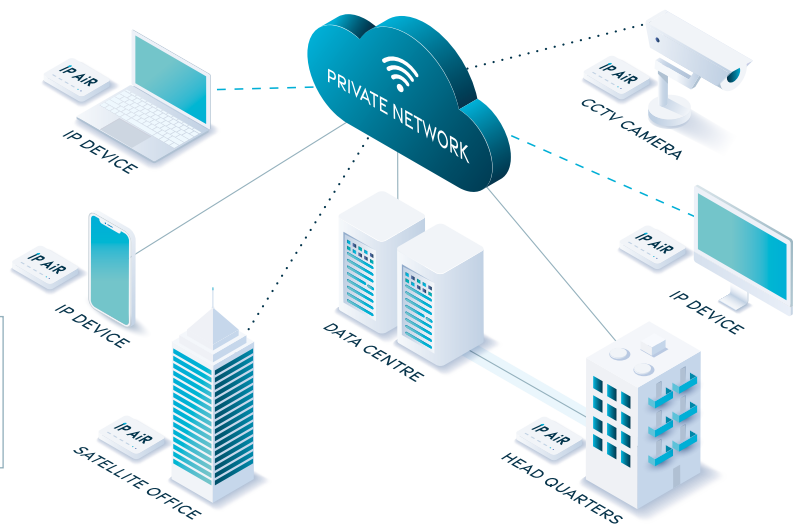

The solution provides a static private IP address overlay that can sit over the top of any communication transport medium, including; cellular, wireless, leased line and even satellite systems, such as Starlink or Oneweb. Private static IP addresses can be supplied on one hardware platform, with a fixed price irrespective of preference.

IP AiR

TECHNOLOGY

FEATURES & BENEFITS

- Ability to stream video in real-time with a static private IP address 24/7
- Umbrella service that will sit over all transport mediums, cellular, leased line, broadband, satellite etc
- Uninterrupted bi-directional fully encrypted communications
- No need for a DDNS server
- Removes the requirement for additional expensive hardware
- Seamless interface into any CCTV Video Management System (VMS) or corporate network
- Cellular network agnostic – the solution will run with on any cellular network globally
- Full encryption of data stream - full encryption of the data stream to AES 256 standard
- Dual network variant dual network uses two different cellular networks with a primary and backup in the event of an outage providing additional service level reassurance

HOW IT WORKS

All links are fully encrypted

- Satellite
- 4/5G
- Broadband

APPLICATIONS OF USE

With its easy install and ability to incorporate into existing systems, the IP AiR PWAN has the capacity to benefit a wide variety of businesses, for example large infrastructure organisations such as utilities, rail etc and CCTV integrators, local authorities, security or access control hardware manufacturers.